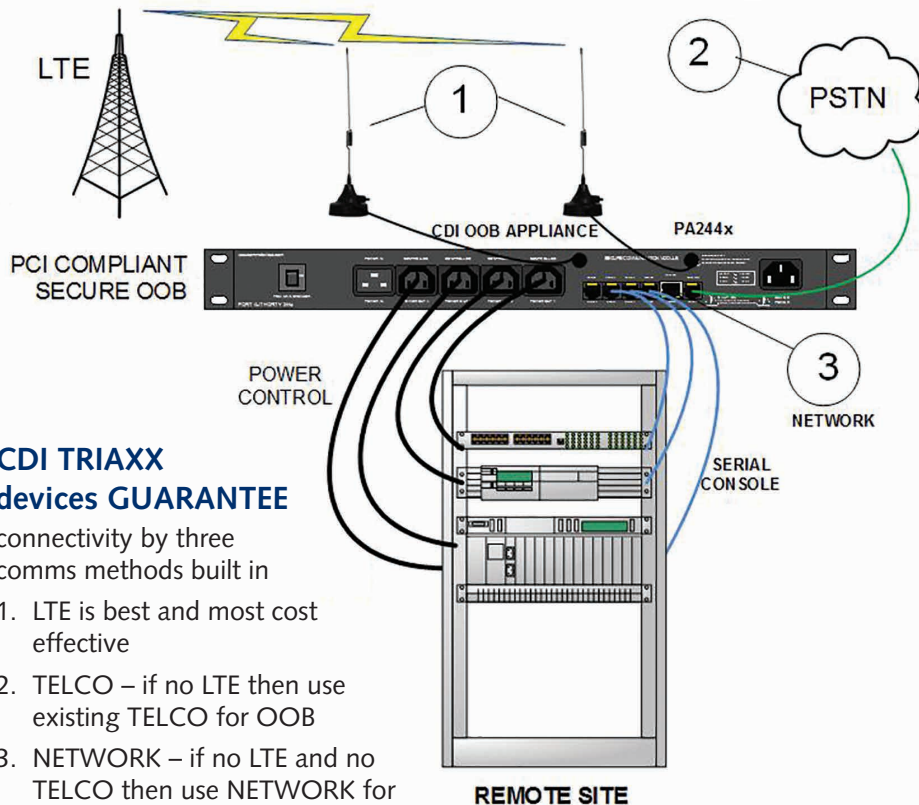

Port Authority Tri-Axxess

Integrated Secure Cell + Modem + Network
FIPS 140-2 Certified Out of Band Management

- > LTE Cellular Module
- > Internal Modem
- > Network Interface
- > AES 256 CFB Encryption
- > Centrally Managed
- > Multiple Serial Ports
- > Multiple Power Control Ports

The Network interface can be used as stand alone, or in conjunction with Cellular or Dial up service for complete Secure in-band/out-of-band connectivity. Connect Directly to the public Internet with the confidence of FIPS 140-2 Validated security.

Our existing Power Control Modules can be used to power cycle locked up remote equipment when attached to our appliances.

CALL US: 973.334.1980

Communication Devices, Inc.
85 Fulton Street
Boonton, NJ 07005
www.commdevices.com

**Communication
Devices, Inc.**

The global leader in network security

Port Authority Tri-Axxess

CDI Tri-aXXess PA244x Secure Out of Band Management Appliance

CDI TRIAXX devices GUARANTEE

connectivity by three comms methods built in